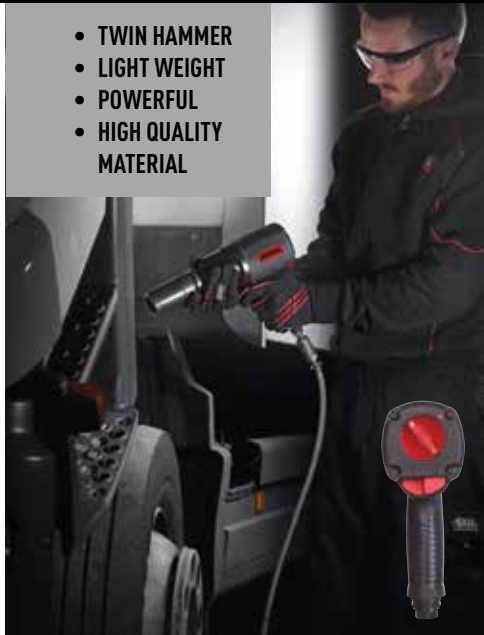

- TWIN HAMMER
- LIGHT WEIGHT
- POWERFUL
- HIGH QUALITY MATERIAL

RC3850

IMPACT WRENCH 3/4"

MAX. TORQUE	2.035 NM	SPEED	5.000 RPM
AIRCONSUMPTION	475 L/MIN	WEIGHT	3,4 KG

YOUR POWERFUL FRIEND

WWW.RODAC.COM